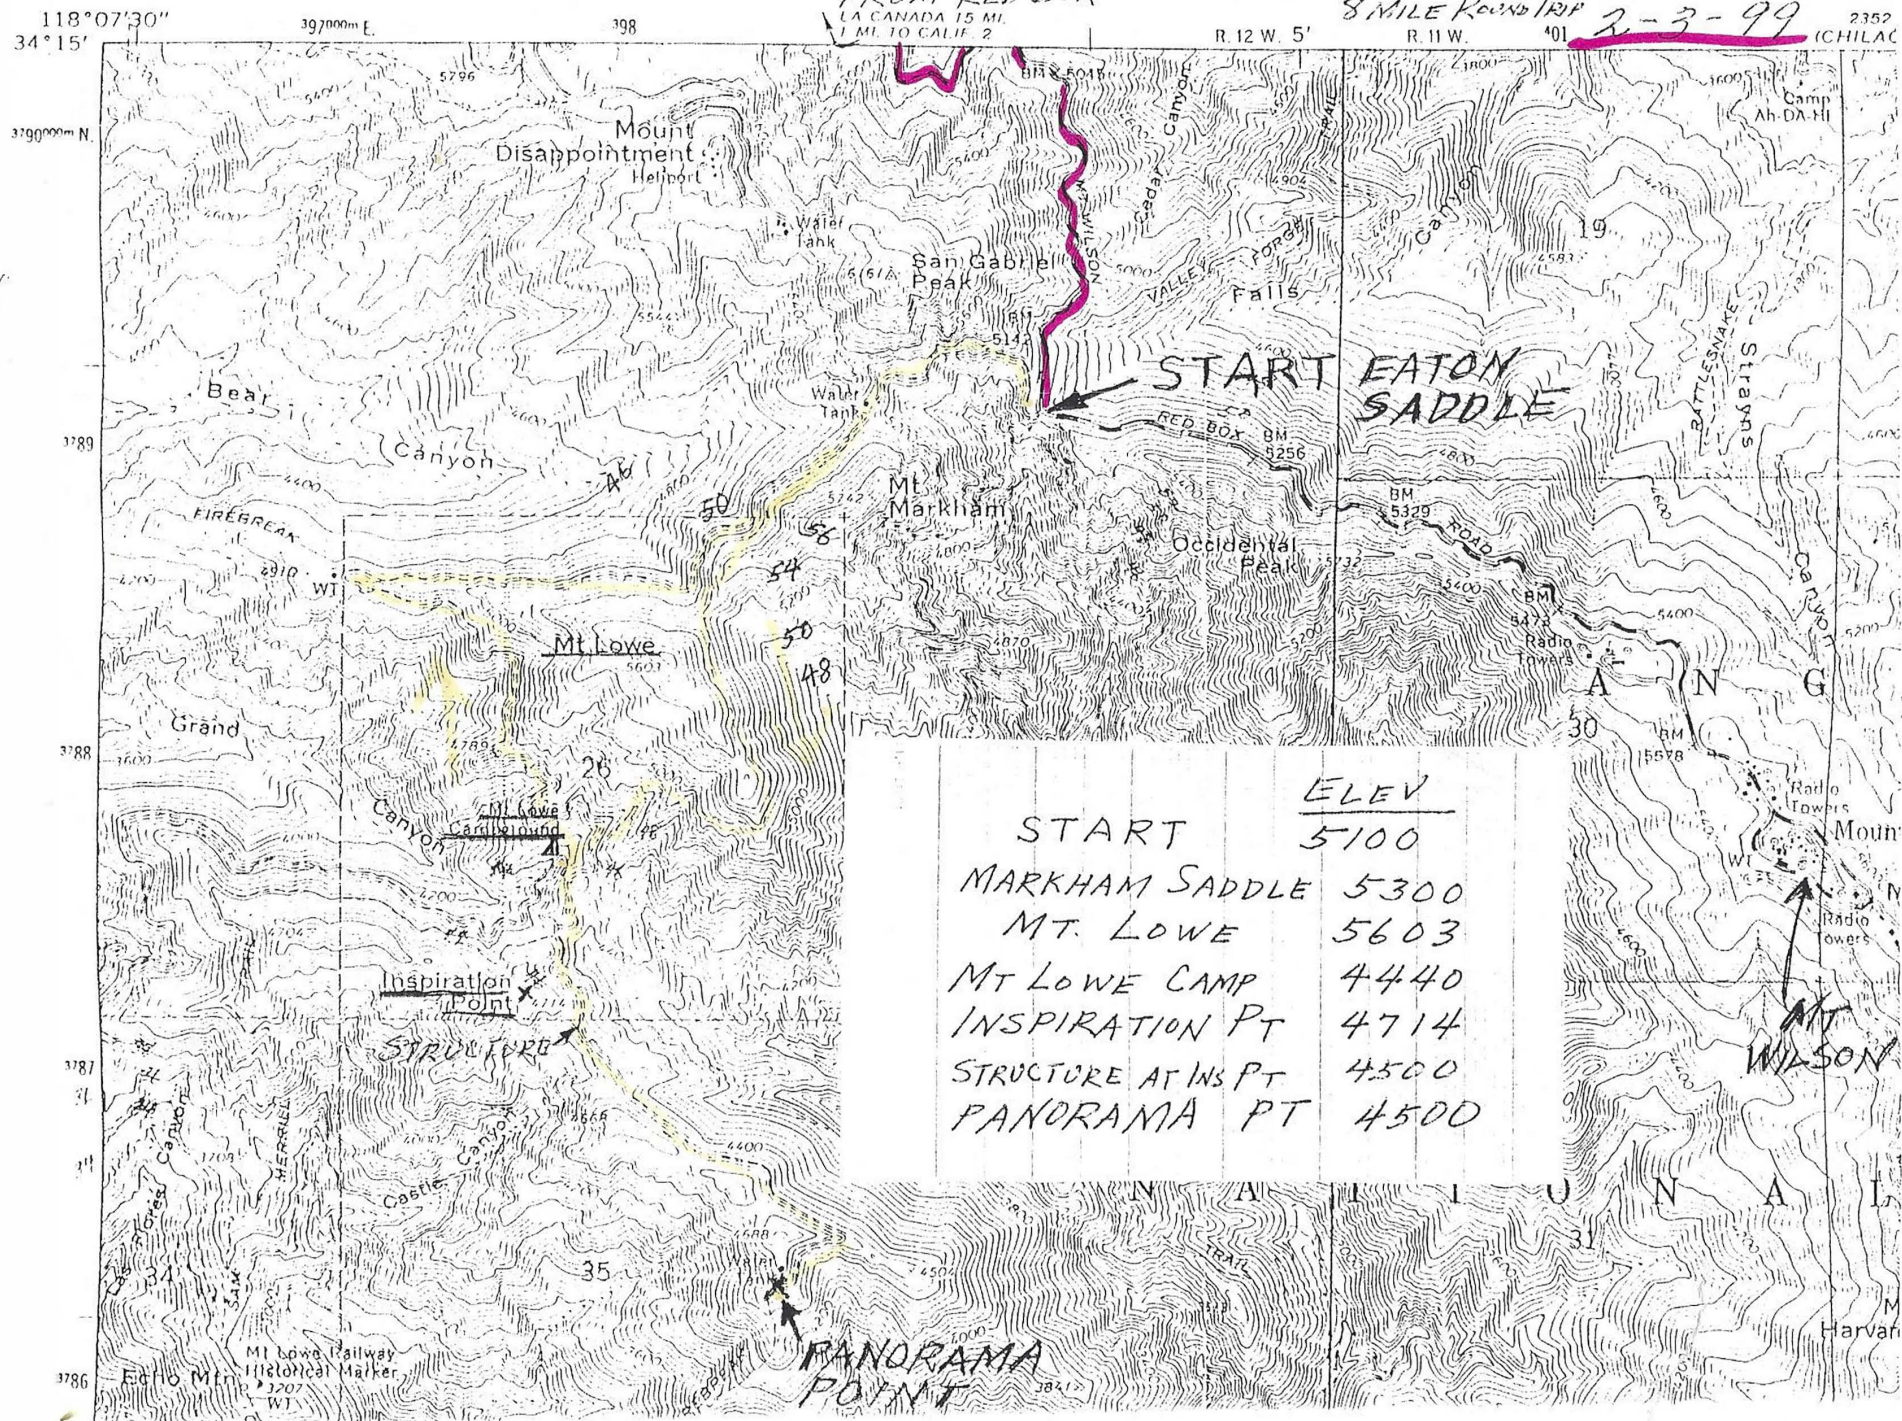

EATON SADDLE TO PANORAMA PT. INSPIRATION PT. HENRY
 SCALE 1 MILE 9:30 Hike #453

UNITED STATES
 DEPARTMENT OF THE INTERIOR
 GEOLOGICAL SURVEY

STATE OF CALIFORNIA
 DEPARTMENT OF WATER RESOURCES

5.100
 1.200
 0.100

La Canada 15 MI

FROM RED BOX
 LA CANADA 15 MI
 1 MI TO CALIF. 2

8 MILE ROUND TRIP
 2-3-99

	ELEV
START	5100
MARKHAM SADDLE	5300
MT. LOWE	5603
MT LOWE CAMP	4440
INSPIRATION PT	4714
STRUCTURE AT INS PT	4500
PANORAMA PT	4500

MT WASON

PANORAMA POINT

2:00
 18:00
 11:00