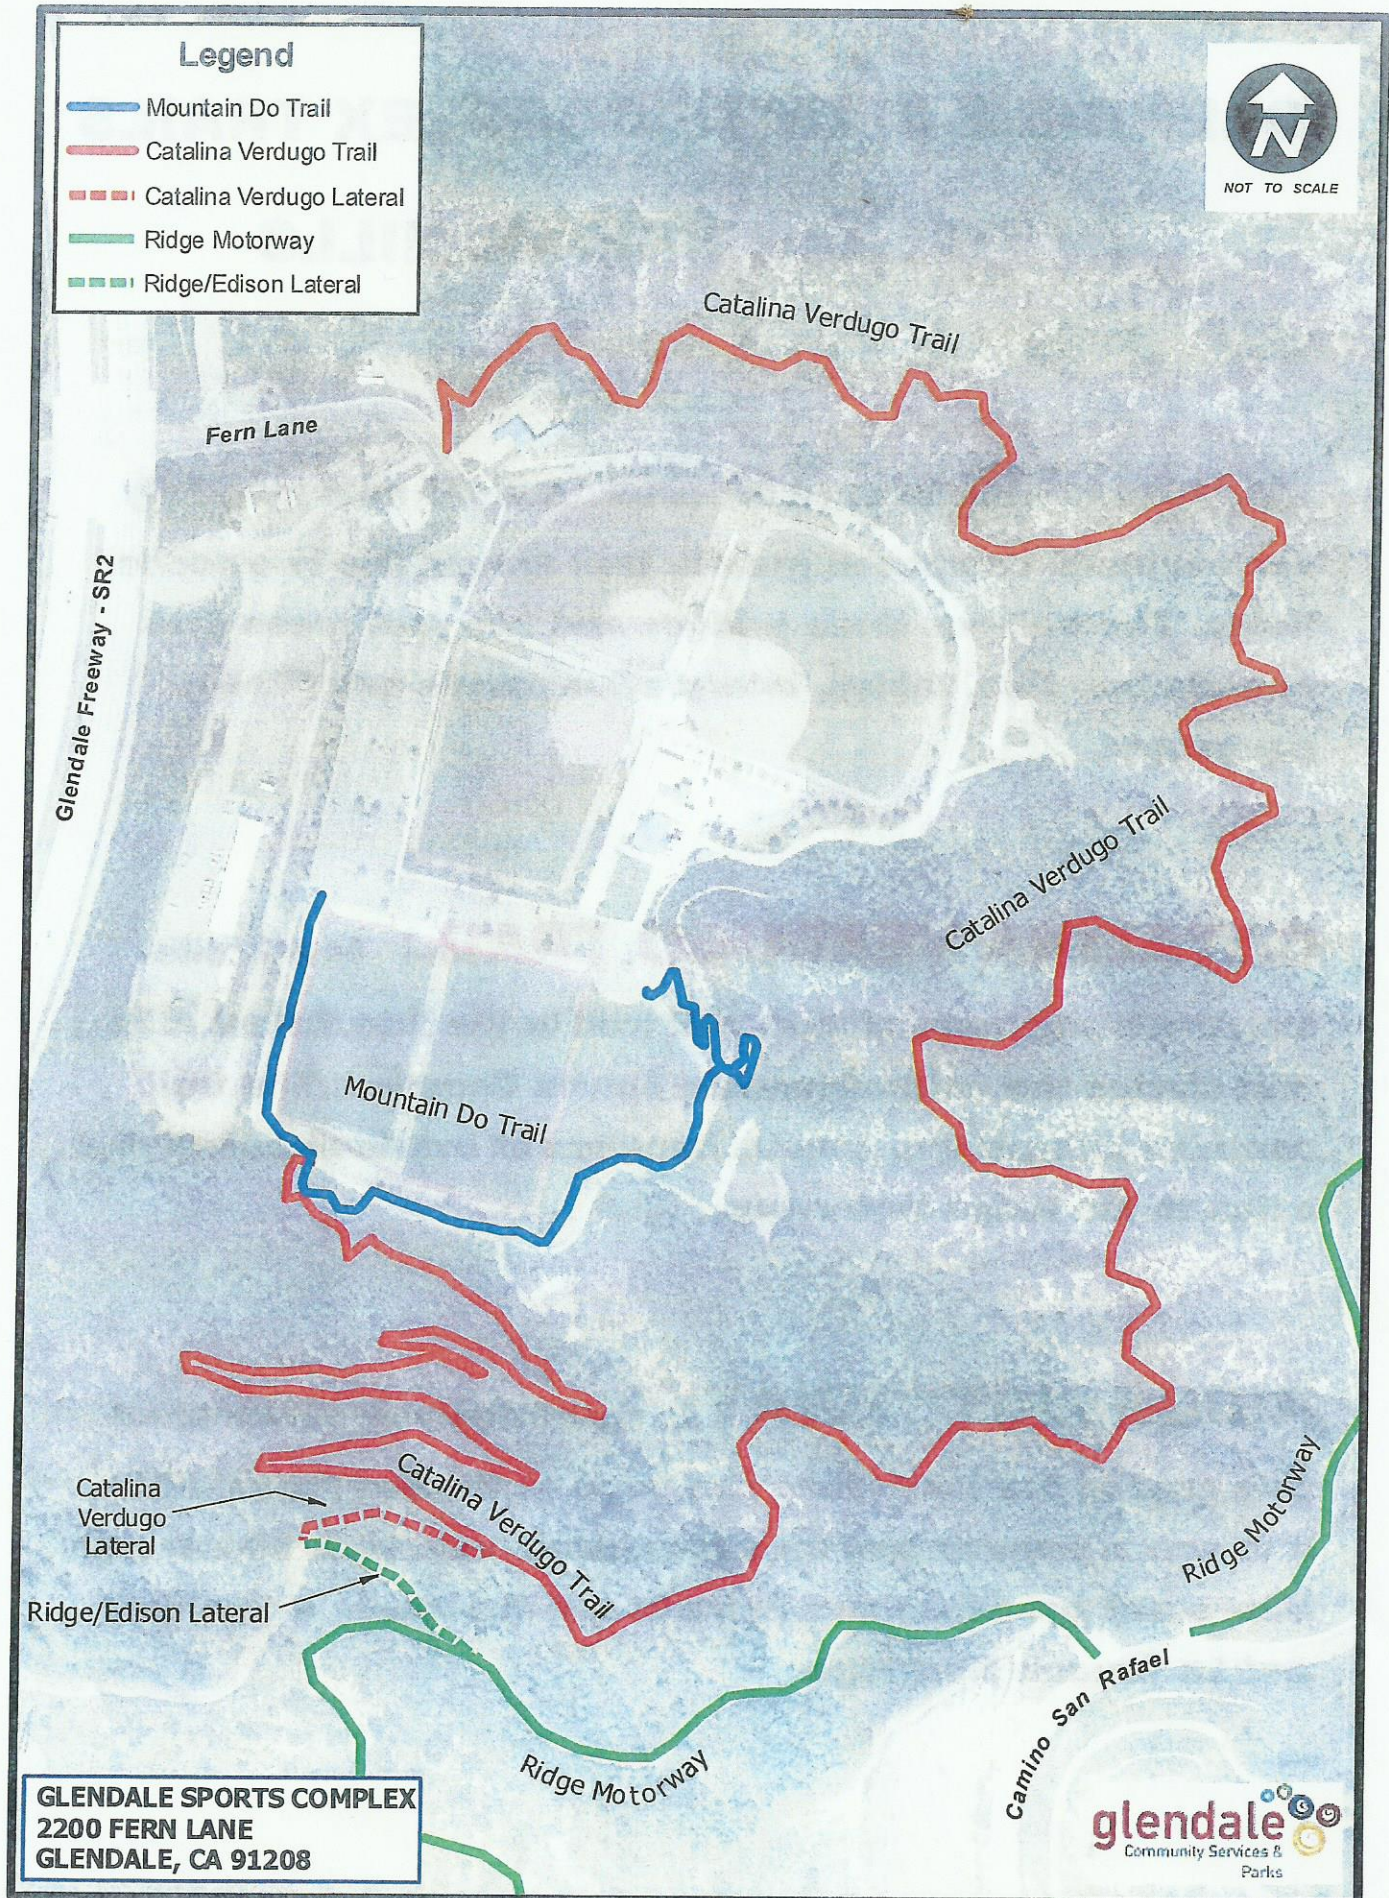

GLENDALE SPORTS COMPLEX TRAILS

Legend

- Mountain Do Trail
- Catalina Verdugo Trail
- Catalina Verdugo Lateral
- Ridge Motorway
- Ridge/Edison Lateral

NOT TO SCALE

GLENDALE SPORTS COMPLEX
2200 FERN LANE
GLENDALE, CA 91208